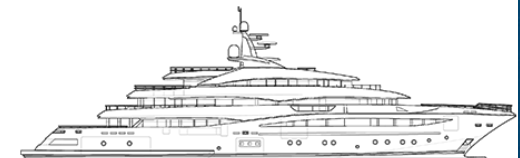

AZIMUT 43 ATLANTIS SERVICES

10 Guests + 2 Crew

The yacht can comfortably accommodate a specific number of guests

2 Staterooms

Spacious rooms for a perfect stay

2 Bathrooms

Welcoming and spacious bathrooms, perfect for every guest

28 – 36 Knots

Yacht cruising and maximum speed

43 Feet

Feet of comfortable space