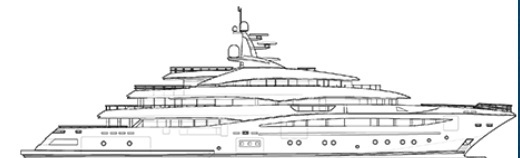

M A D E
L U X U R Y
C O N C I E R G E

PHOENIX

An aerial, top-down view of a large, dark-colored motor yacht with a wooden deck, sailing on dark blue water. The yacht is centered in the frame, and the word "PHOENIX" is overlaid in large, white, bold, sans-serif capital letters across its middle section. The entire image is framed by a thin yellow border.

20 – 28 Mph

Yacht cruising and maximum speed

48 Feet

Feet of comfortable space

PHOENIX

SPECIFICATIONS

LOA (Length overall): 48 ft (15m)

Beam: 4,38 m