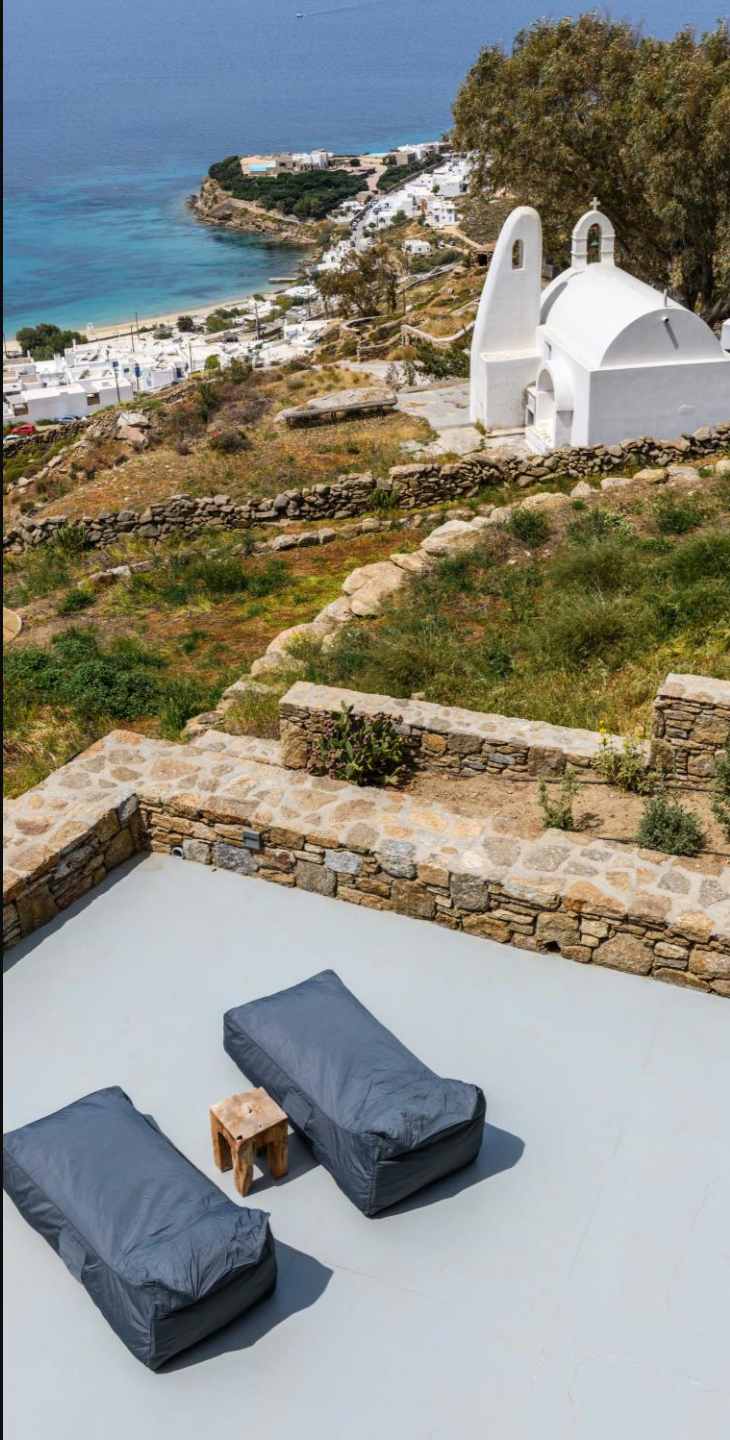

ABOUT 6 Bedrooms

LIGHTHOUSE VILLA

Entrance floor

Open plan fully equipped kitchen with wine fridge - direct access to the BBQ and outdoor pool area, indoor dining area, living room with smart TV, and sea view. Some stairs lead to the guest WC and 2 bedrooms

Room 1: master bedroom with queen-size bed, TV, Safebox, closet, amazing sea, sunset & town view through a large window, spacious open plan en-suite bathroom with raining shower – access to the outdoor area via balcony doors

Room 2: built-in bunk beds able to fit adults, safebox, closet, ensuite bathroom with raining shower

- window with a view to the backyard

Independent lower level: shared kitchenette

Room 3: 2 single beds/ or a queen bed, safebox, closet, en-suite bathroom with raining shower, small window | individual entrance

Room 4: large bedroom with 2 single beds/ or a queen bed, safebox, closet, lounge area, spacious en-suite bathroom with raining shower and double sink - access to a lounge area under a pergola, via balcony doors, sea view room | individual entrance

Room 5: built-in queen size bed, closet, safebox, en-suite bathroom with raining shower, access to the back yard via balcony doors | individual entrance

The 3 rooms located on the lower level communicate via a corridor but can be also fully independent as they have access through individual doors.