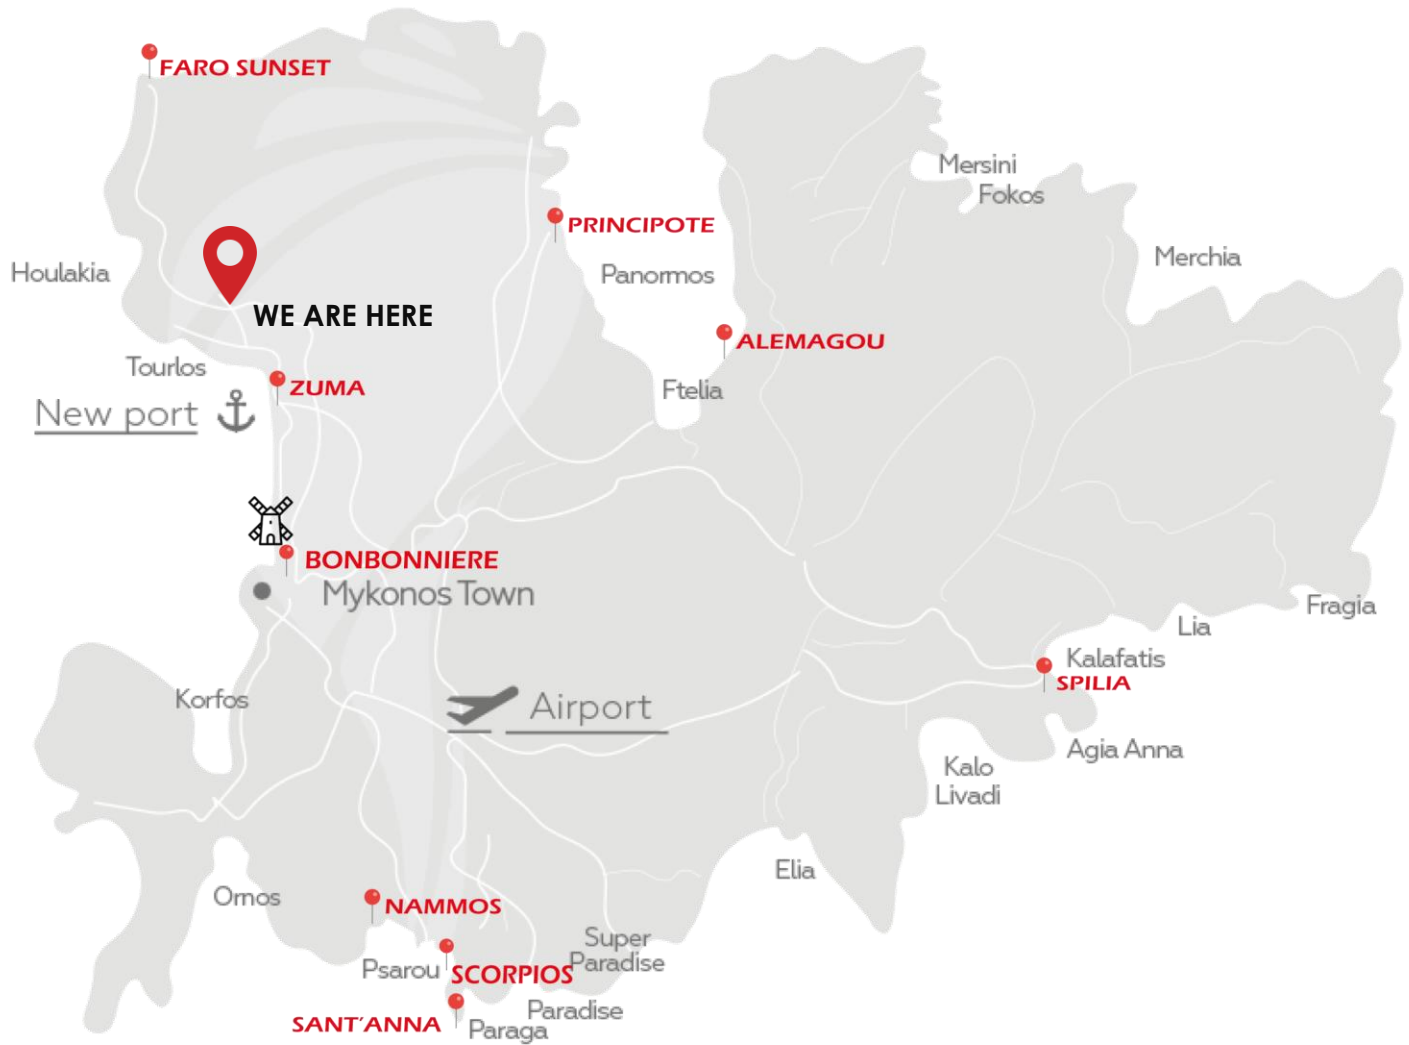

WHERE WE ARE 📍

MYKONOS ISLAND